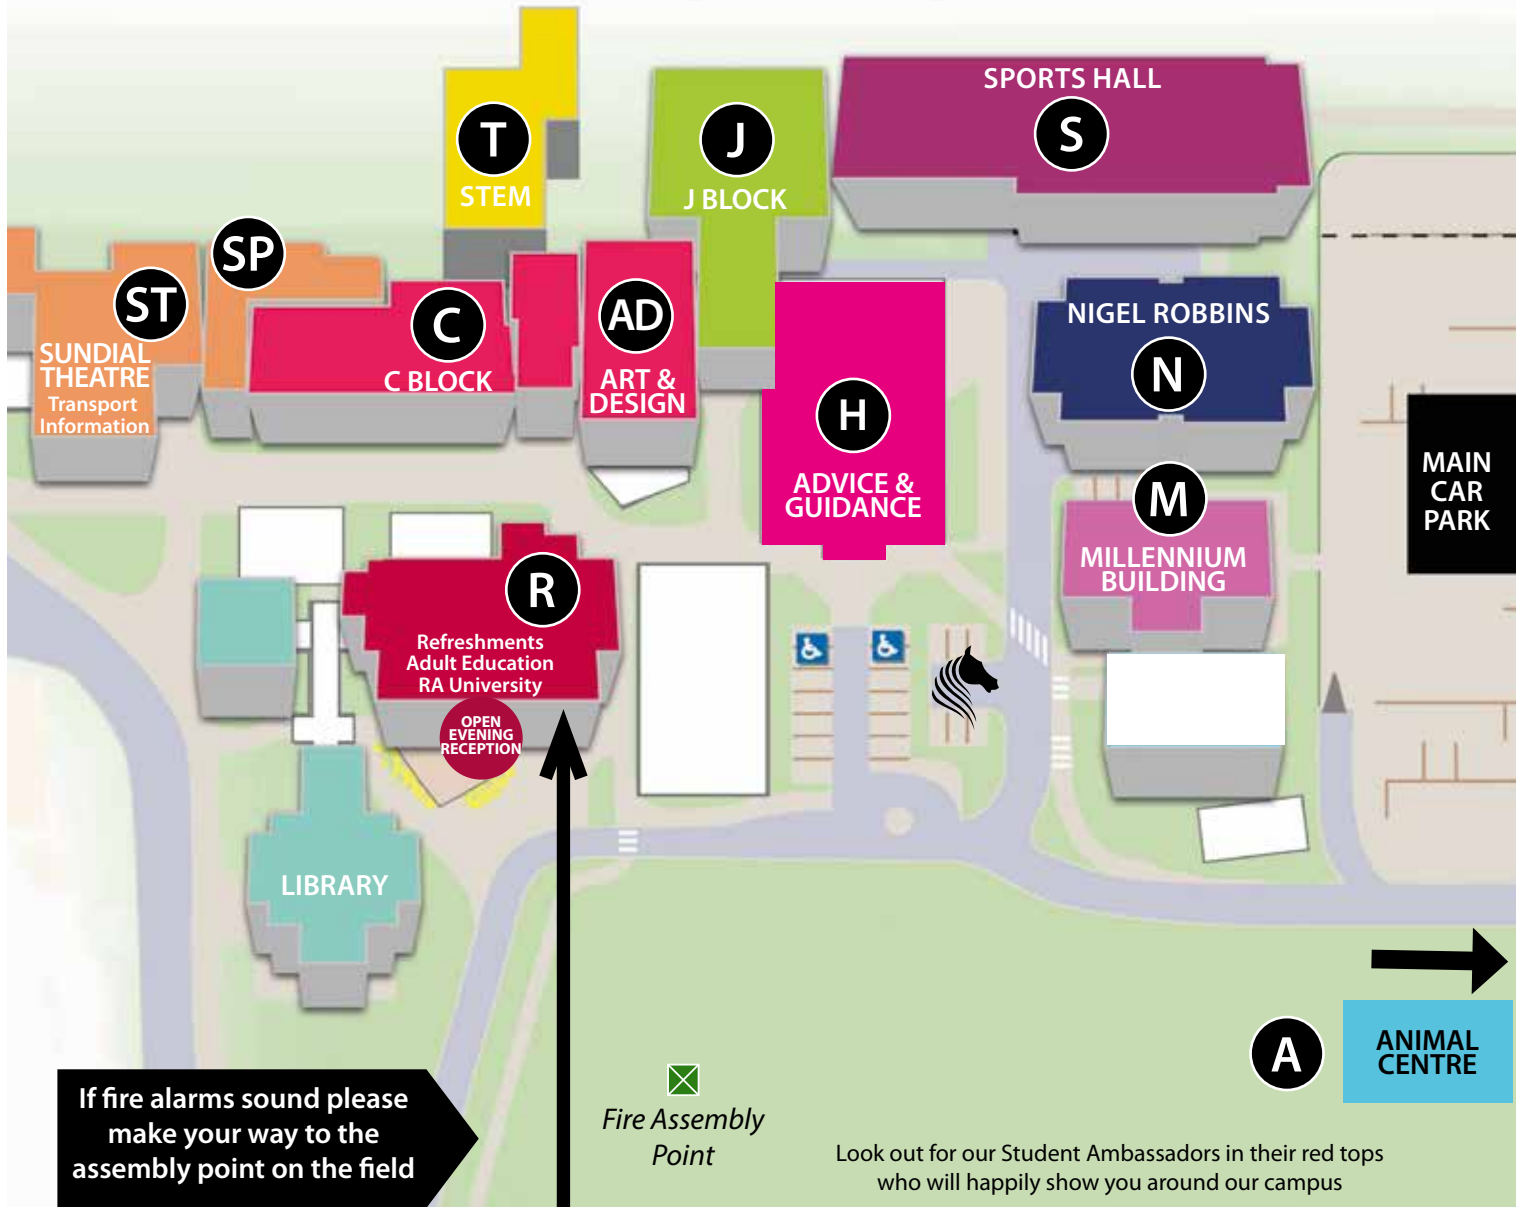

Travel, Hospitality & Finance	N103
-------------------------------	------

N Second Floor

English	N201
English Talks	N202

N T-level Talks (6.45pm & 7:30pm) N102

Find out more about
T-levels in Childcare, Childcare, Construction: Design, Surveying and Planning
Digital: Production, Design and Development

Campus Map

In the Refectory today!

R Open Evening Reception Registration

Adult Education

Pick up one of our Adult Leisure courses leaflets and find out about fun courses for adult learners.

Royal Agricultural University