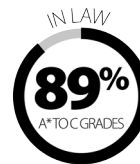

A-level results 2018

	A*	A	B	C	D	E	TOTAL
Accounts	1	2	6	3	4	0	16
Anthropology	1	0	9	9	5	2	26
Archaeology	3	5	6	3	1	0	18
Art	4	4	15	7	1	0	31
Biology	7	21	20	28	19	13	108
Business Studies	1	7	18	30	23	13	92
Chemistry	6	20	11	8	3	6	54
Classical Civilisations	3	2	6	4	5	3	23
Computing	0	3	7	4	6	2	22
Design 3D	0	2	3	4	2	0	11
Design Graphic Communication	0	0	12	9	2	2	25
Drama and Theatre Studies	0	1	1	16	7	3	28
Economics	1	11	20	17	12	12	73
Electronics	0	1	0	0	1	0	2
English Language	1	9	14	20	14	4	62
English Language and Literature	0	6	8	15	10	9	48
English Literature	15	8	21	23	19	1	87
Environmental Science	0	1	2	2	3	1	9
Film Studies	0	5	13	10	2	0	30
French	0	3	1	7	3	3	17
Geography	3	18	19	24	12	2	78
Geology	1	1	3	3	3	1	12
German	0	1	0	3	1	1	6
History	1	5	24	30	28	15	103
Law	0	4	23	23	4	1	55
Mathematics	13	34	25	30	13	3	118
Further Mathematics	5	6	5	4	2	0	22
Maths (Use of Maths)	0	1	1	3	1	2	8
Media Studies	1	2	12	6	2	1	24
Philosophy, Ethics and Religion	0	6	12	10	8	1	37
Photography	12	14	22	3	1	0	52
Physics	6	10	12	10	15	7	60
Politics	0	2	7	8	5	6	28
Psychology	5	22	61	43	48	27	206
Sociology	0	3	25	10	25	21	84
Spanish	0	0	3	5	1	0	9
Textiles	5	3	6	5	1	0	20
World Development	4	20	18	10	5	1	58
TOTAL	99	263	471	449	317	163	1762

**cirencester
college**
a beacon college

www.cirencester.ac.uk

2018 A-level Highlights

99

A* grades

227 students

gained the equivalent of 3
grade As at A-level or above
(including vocational students)

2018 Vocational Results