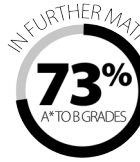

A-level results 2018

	A*	A	B	C	D	E	TOTAL
Accounts	1	2	6	3	4	0	16
Anthropology	1	0	9	9	5	2	26
Archaeology	3	5	6	3	1	0	18
Art	4	4	15	7	1	0	31
Biology	7	21	20	28	19	13	108
Business Studies	1	7	18	30	23	13	92
Chemistry	6	20	11	8	3	6	54
Classical Civilisations	3	2	6	4	5	3	23
Computing	0	3	7	4	6	2	22
Design 3D	0	2	3	4	2	0	11
Design Graphic Communication	0	0	12	9	2	2	25
Drama and Theatre Studies	0	1	1	16	7	3	28
Economics	1	11	20	17	12	12	73
Electronics	0	1	0	0	1	0	2
English Language	1	9	14	20	14	4	62
English Language and Literature	0	6	8	15	10	9	48
English Literature	15	8	21	23	19	1	87
Environmental Science	0	1	2	2	3	1	9
Film Studies	0	5	13	10	2	0	30
French	0	3	1	7	3	3	17
Geography	3	18	19	24	12	2	78
Geology	1	1	3	3	3	1	12
German	0	1	0	3	1	1	6
History	1	5	24	30	28	15	103
Law	0	4	23	23	4	1	55
Mathematics	13	34	25	30	13	3	118
Further Mathematics	5	6	5	4	2	0	22
Maths (Use of Maths)	0	1	1	3	1	2	8
Media Studies	1	2	12	6	2	1	24
Philosophy, Ethics and Religion	0	6	12	10	8	1	37
Photography	12	14	22	3	1	0	52
Physics	6	10	12	10	15	7	60
Politics	0	2	7	8	5	6	28
Psychology	5	22	61	43	48	27	206
Sociology	0	3	25	10	25	21	84
Spanish	0	0	3	5	1	0	9
Textiles	5	3	6	5	1	0	20
World Development	4	20	18	10	5	1	58
TOTAL	99	263	471	449	317	163	1762

**cirencester
college**
a beacon college

www.cirencester.ac.uk

2018 A-level Highlights

99

A* grades

227 students

gained the equivalent of 3
grade As at A-level or above
(including vocational students)

2018 Vocational Results