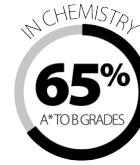

A-level results 2018

	A*	A	B	C	D	E	TOTAL
Accounts	1	2	6	3	4	0	16
Anthropology	1	0	9	9	5	2	26
Archaeology	3	5	6	3	1	0	18
Art	4	4	15	7	1	0	31
Biology	7	21	20	28	19	13	108
Business Studies	1	7	18	30	23	13	92
Chemistry	6	20	11	8	3	6	54
Classical Civilisations	3	2	6	4	5	3	23
Computing	0	3	7	4	6	2	22
Design 3D	0	2	3	4	2	0	11
Design Graphic Communication	0	0	12	9	2	2	25
Drama and Theatre Studies	0	1	1	16	7	3	28
Economics	1	11	20	17	12	12	73
Electronics	0	1	0	0	1	0	2
English Language	1	9	14	20	14	4	62
English Language and Literature	0	6	8	15	10	9	48
English Literature	15	8	21	23	19	1	87
Environmental Science	0	1	2	2	3	1	9
Film Studies	0	5	13	10	2	0	30
French	0	3	1	7	3	3	17
Geography	3	18	19	24	12	2	78
Geology	1	1	3	3	3	1	12
German	0	1	0	3	1	1	6
History	1	5	24	30	28	15	103
Law	0	4	23	23	4	1	55
Mathematics	13	34	25	30	13	3	118
Further Mathematics	5	6	5	4	2	0	22
Maths (Use of Maths)	0	1	1	3	1	2	8
Media Studies	1	2	12	6	2	1	24
Philosophy, Ethics and Religion	0	6	12	10	8	1	37
Photography	12	14	22	3	1	0	52
Physics	6	10	12	10	15	7	60
Politics	0	2	7	8	5	6	28
Psychology	5	22	61	43	48	27	206
Sociology	0	3	25	10	25	21	84
Spanish	0	0	3	5	1	0	9
Textiles	5	3	6	5	1	0	20
World Development	4	20	18	10	5	1	58
TOTAL	99	263	471	449	317	163	1762

**cirencester
college**
a beacon college

www.cirencester.ac.uk

2018 A-level Highlights

99

A* grades

227 students

gained the equivalent of 3
grade As at A-level or above
(including vocational students)

2018 Vocational Results