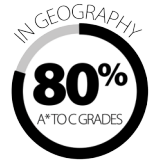

**cirencester
college**
a beacon college

www.cirencester.ac.uk

2018 A-level Highlights

99

A* grades

227 students

gained the equivalent of 3
grade As at A-level or above
(including vocational students)

2018 Vocational Results