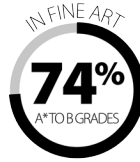

A-level results 2018

	A*	A	B	C	D	E	TOTAL
Accounts	1	2	6	3	4	0	16
Anthropology	1	0	9	9	5	2	26
Archaeology	3	5	6	3	1	0	18
Art	4	4	15	7	1	0	31
Biology	7	21	20	28	19	13	108
Business Studies	1	7	18	30	23	13	92
Chemistry	6	20	11	8	3	6	54
Classical Civilisations	3	2	6	4	5	3	23
Computing	0	3	7	4	6	2	22
Design 3D	0	2	3	4	2	0	11
Design Graphic Communication	0	0	12	9	2	2	25
Drama and Theatre Studies	0	1	1	16	7	3	28
Economics	1	11	20	17	12	12	73
Electronics	0	1	0	0	1	0	2
English Language	1	9	14	20	14	4	62
English Language and Literature	0	6	8	15	10	9	48
English Literature	15	8	21	23	19	1	87
Environmental Science	0	1	2	2	3	1	9
Film Studies	0	5	13	10	2	0	30
French	0	3	1	7	3	3	17
Geography	3	18	19	24	12	2	78
Geology	1	1	3	3	3	1	12
German	0	1	0	3	1	1	6
History	1	5	24	30	28	15	103
Law	0	4	23	23	4	1	55
Mathematics	13	34	25	30	13	3	118
Further Mathematics	5	6	5	4	2	0	22
Maths (Use of Maths)	0	1	1	3	1	2	8
Media Studies	1	2	12	6	2	1	24
Philosophy, Ethics and Religion	0	6	12	10	8	1	37
Photography	12	14	22	3	1	0	52
Physics	6	10	12	10	15	7	60
Politics	0	2	7	8	5	6	28
Psychology	5	22	61	43	48	27	206
Sociology	0	3	25	10	25	21	84
Spanish	0	0	3	5	1	0	9
Textiles	5	3	6	5	1	0	20
World Development	4	20	18	10	5	1	58
TOTAL	99	263	471	449	317	163	1762

**cirencester
college**
a beacon college

www.cirencester.ac.uk

2018 A-level Highlights

99

A* grades

227 students

gained the equivalent of 3
grade As at A-level or above
(including vocational students)

2018 Vocational Results