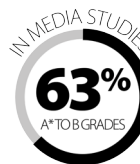

**cirencester
college**
a beacon college

www.cirencester.ac.uk

2018 A-level Highlights

99

A* grades

227 students

gained the equivalent of 3
grade As at A-level or above
(including vocational students)

2018 Vocational Results