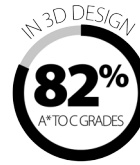

**cirencester
college**
a beacon college

www.cirencester.ac.uk

2018 A-level Highlights

99

A* grades

227 students

gained the equivalent of 3
grade As at A-level or above
(including vocational students)

2018 Vocational Results